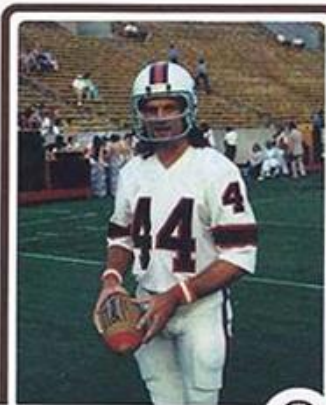

BOBBY MAJORS - S/P
MEMPHIS SOUTHMEN

and 1975 schedules and game results. These cards are crisp in design and show the actual schedule and results from each season. This subset is a nice addition to the different subsets that have been issued by them. I have enjoyed all of the subsets they have printed as they have added even more photos and more information to the base set. These schedule cards are a handy reference for collectors.

website www.wflfootballcards.com. If you are looking for a new and fresh area for your collection and or want to start collecting a new football set then you will want to collect the entire WFL Football card series offered by Greg Allred, Richie Franklin, Bill Jones, and Willie O'Burke. Don't hesitate in purchasing these sets as I feel they are a must have for any collection and they are limited in quantity.

GG

In our current issue there is ordering information for the new sets or you can visit their

**Safety /
Punter**

HT: 6'1" WT: 193
Born: July 7, 1949
College: Tennessee

325

BOBBY MAJORS

PUNTING RECORD

YEAR	TEAM	NO	YDS	AVG	LONG
1974	Memphis	6	223	37.2	47
TOTALS		6	223	37.2	47

INTERCEPTION RECORD

YEAR	TEAM	NO	YDS	AVG	TDs
1974	Memphis	1	55	55	1
TOTALS		1	55	55	1

Majors was a third round pick in the 1972 NFL draft by the Philadelphia Eagles. He is the younger brother of former University of Tennessee head coach, Johnny Majors.

WFL Football Cards • Copyright © 2018

Bobby Majors-#325 of the new Series V of the WFL Football card set

and the WFL Schedule card set – 26 cards.

Bill Jones designed the artwork for the new 26 card WFL Schedule card subset that consists of 1974

WANTED!

PACKER ANTIQUES

TOP PRICES PAID FOR 1920's-1960's

- PENNANTS
- BROADSIDE SCHEDULES
- PROGRAMS
- GAME USED EQUIPMENT

- SIGNED BALLS
- PINS
- RINGS, WATCHES
- PACKER STOCK CERTIFICATES

email to: GLENGVINE@AOL.COM